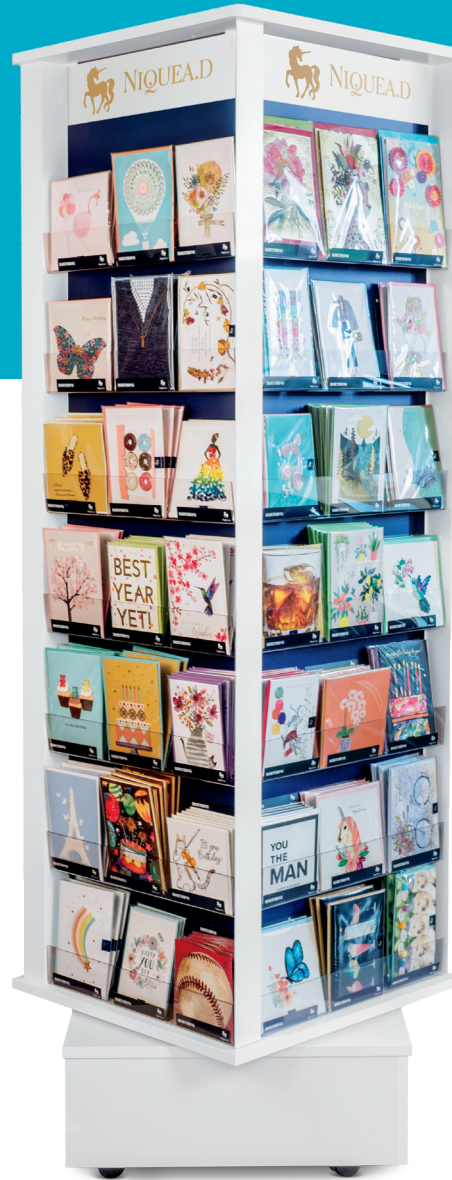

AVANTI PRESS
 AVANTI • A*PRESS • AMERICA • NIQUEA.D

2025 WINTER SPECIALS
FREE AMERICA DISPLAY

Buy an Avanti 192-Pocket Spinner and an Auto Avanti Seasonal Subscription and get:

- 60 DAYS DATING**
- FREE FIXTURES**
- FREE FREIGHT**
- FREE 84-POCKET AMERICA SPINNER**
- ESTIMATED VALUE OF \$1,800***

84-POCKET AMERICA SPINNER

Estimated Product Cost:

\$995 - 10% = \$896 US/CDN

OFFERS VALID FOR SHIPPING BY MARCH 28, 2025

23" x 23" Base • 76" High

20" x 20" Base • 76" High

20" x 20" Base • 76" High